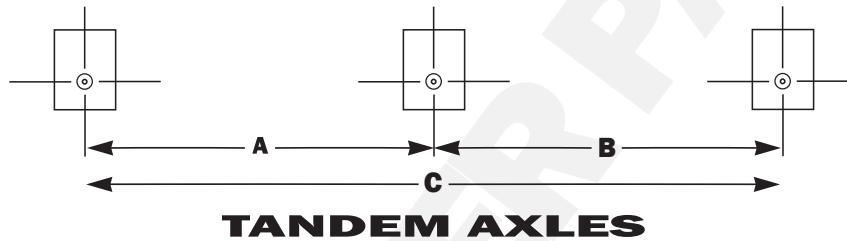

## FOR 1-3/4" & 2" SPRINGS

IF YOU USE THIS SPRING	DIM "A" IS
SW4B	24 - 3/4"
SW4	24 - 3/4"
SW5	24 - 3/4"
SW6	24 - 3/4"
E5226 (5-LEAVES)	25 - 1/2"
E5116 (6-LEAVES)	28"

IF YOU USE THIS SPRING	DIM "A" IS	DIM "B" IS	DIM "C" IS
SW4B	29 - 1/2"	29 - 1/2"	59"
SW4	29 - 1/2"	29 - 1/2"	59"
SW5	29 - 1/2"	29 - 1/2"	59"
SW6	29 - 1/2"	29 - 1/2"	59"
E5226 (5-LEAVES)	29 - 3/4"	29 - 3/4"	59 - 1/2"
E5116 (6-LEAVES)	32"	32"	64"

IF YOU USE THIS SPRING	DIM "A" IS	DIM "B" IS	DIM "C" IS	DIM "D" IS
SW4B	29 - 1/2"	34"	29 - 1/2"	93"
SW4	29 - 1/2"	34"	29 - 1/2"	93"
SW5	29 - 1/2"	34"	29 - 1/2"	93"
SW6	29 - 1/2"	34"	29 - 1/2"	93"
E5226 (5-LEAVES)	29 - 3/4"	34"	29 - 3/4"	93 - 1/2"
E5116 (6-LEAVES)	32"	36 - 1/2"	32"	100 - 1/2"