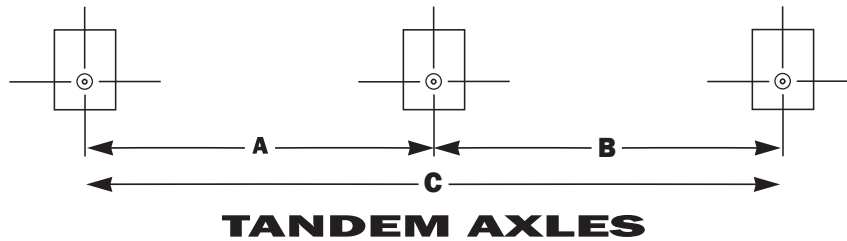

# HANGER LOCATIONS

IF YOU USE THIS SPRING	DIM "A" IS
SW4B	24 - 3/4"
SW4	24 - 3/4"
SW5	24 - 3/4"
SW6	24 - 3/4"
E5226 (5-LEAVES)	25 - 1/2"
E5116 (6-LEAVES)	28"

IF YOU USE THIS SPRING	DIM "A" IS	DIM "B" IS	DIM "C" IS
SW4B	29 - 1/2"	29 - 1/2"	59"
SW4	29 - 1/2"	29 - 1/2"	59"
SW5	29 - 1/2"	29 - 1/2"	59"
SW6	29 - 1/2"	29 - 1/2"	59"
E5226 (5-LEAVES)	29 - 3/4"	29 - 3/4"	59 - 1/2"
E5116 (6-LEAVES)	32"	32"	64"

IF YOU USE THIS SPRING	DIM "A" IS	DIM "B" IS	DIM "C" IS	DIM "D" IS
SW4B	29 - 1/2"	34"	29 - 1/2"	93"
SW4	29 - 1/2"	34"	29 - 1/2"	93"
SW5	29 - 1/2"	34"	29 - 1/2"	93"
SW6	29 - 1/2"	34"	29 - 1/2"	93"
E5226 (5-LEAVES)	29 - 3/4"	34"	29 - 3/4"	93 - 1/2"
E5116 (6-LEAVES)	32"	36 - 1/2"	32"	100 - 1/2"